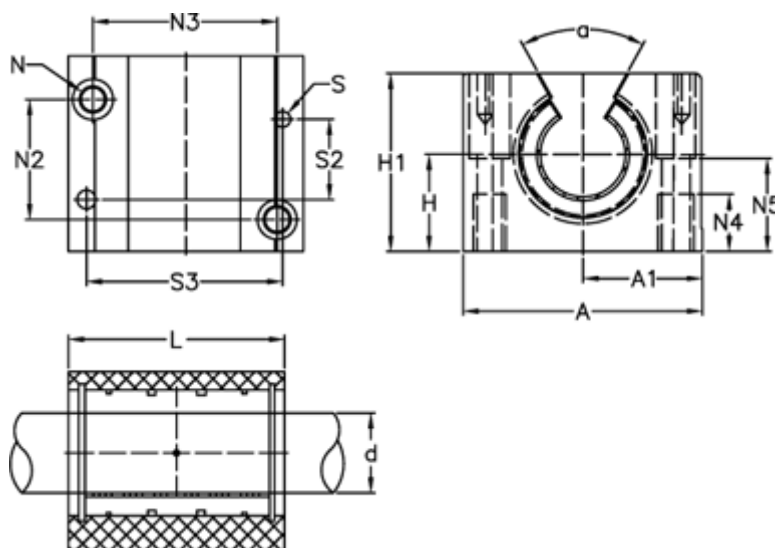

Article number: 5031012

Description: Open pillow block PMN 12
FM standard bearing included

Measures

A = 43	N3 = 32.00
a = 66 degrees	N4 = 11
A1 = 22.0	N5 = 17.0
H = 18	S = 4
H1 = 28	S2 = 32
L = 39	S3 = 34
N = M5 x 0,8	Static load (kg) = 806
N2 = 23.00	Weight (kg) = 0.000